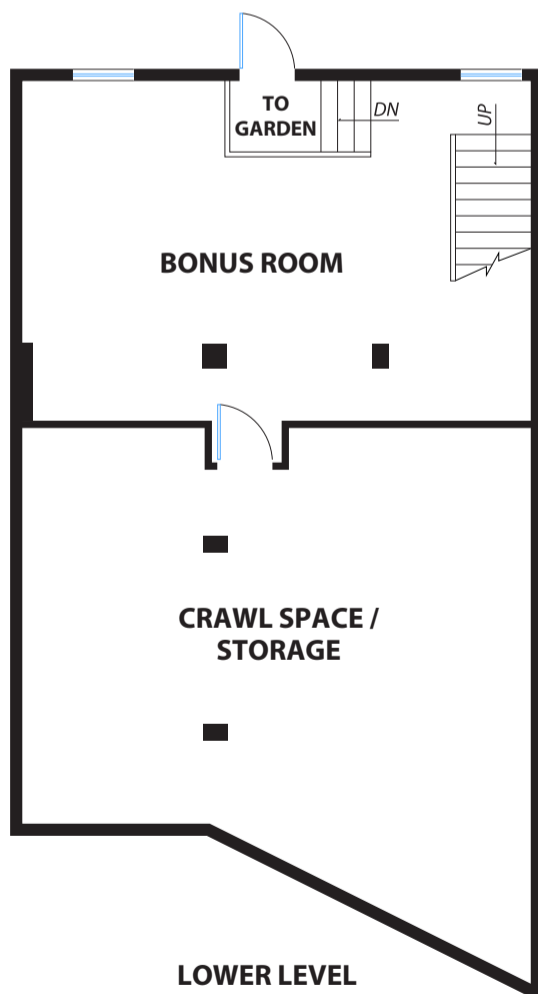

### PROPERTY SQ FT INFORMATION

MEASUREMENTS CALCULATED TO THE EXTERIOR WALLS

**LIVING SPACE: 1224 SQ FT**

\* Main Level: 1224 Sq Ft

#### BONUS ROOMS:

- \* Bonus Room (Middle Level): 427 Sq Ft
- \* Bonus Room (Lower Level): 324 Sq Ft

#### NON-LIVING SPACE:

- \* Crawl Space/Storage: 536 Sq Ft
- \* Garage/Storage: 922 Sq Ft
- \* Center Patio: 55 Sq Ft

MIDDLE LEVEL

LOWER LEVEL

MAIN LEVEL