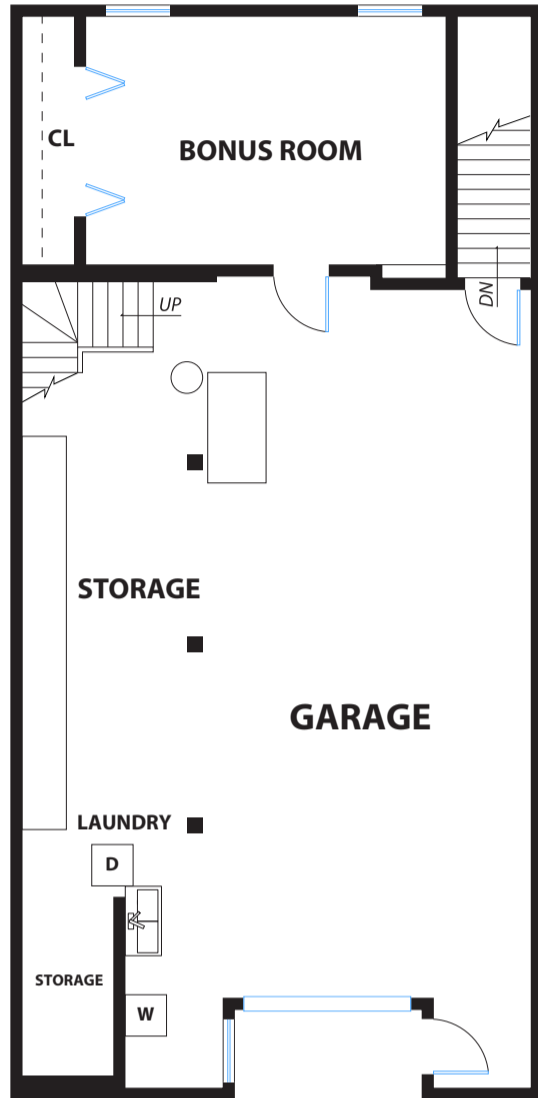

21 RIO COURT

SAN FRANCISCO

PROPERTY SQ FT INFORMATION

MEASUREMENTS CALCULATED TO THE EXTERIOR WALLS

LIVING SPACE: 1224 SQ FT

* Main Level: 1224 Sq Ft

BONUS ROOMS:

- Bonus Room (Middle Level): 427 Sq Ft
- Bonus Room (Lower Level): 324 Sq Ft

NON-LIVING SPACE:

- Crawl Space/Storage: 536 Sq Ft
- Garage/Storage: 922 Sq Ft
- Center Patio: 55 Sq Ft

MIDDLE LEVEL