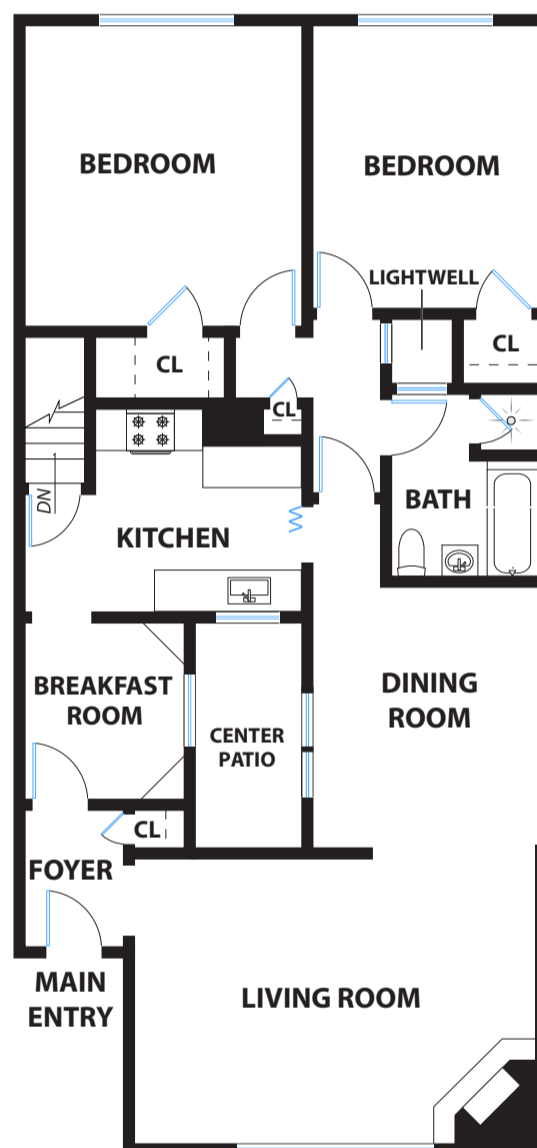

### PROPERTY SQ FT INFORMATION

MEASUREMENTS CALCULATED TO THE EXTERIOR WALLS

**LIVING SPACE: 1224 SQ FT**

\* Main Level: 1224 Sq Ft

#### BONUS ROOMS:

- \* Bonus Room (Middle Level): 427 Sq Ft
- \* Bonus Room (Lower Level): 324 Sq Ft

#### NON-LIVING SPACE:

- \* Crawl Space/Storage: 536 Sq Ft
- \* Garage/Storage: 922 Sq Ft
- \* Center Patio: 55 Sq Ft

MIDDLE LEVEL

LOWER LEVEL

MAIN LEVEL